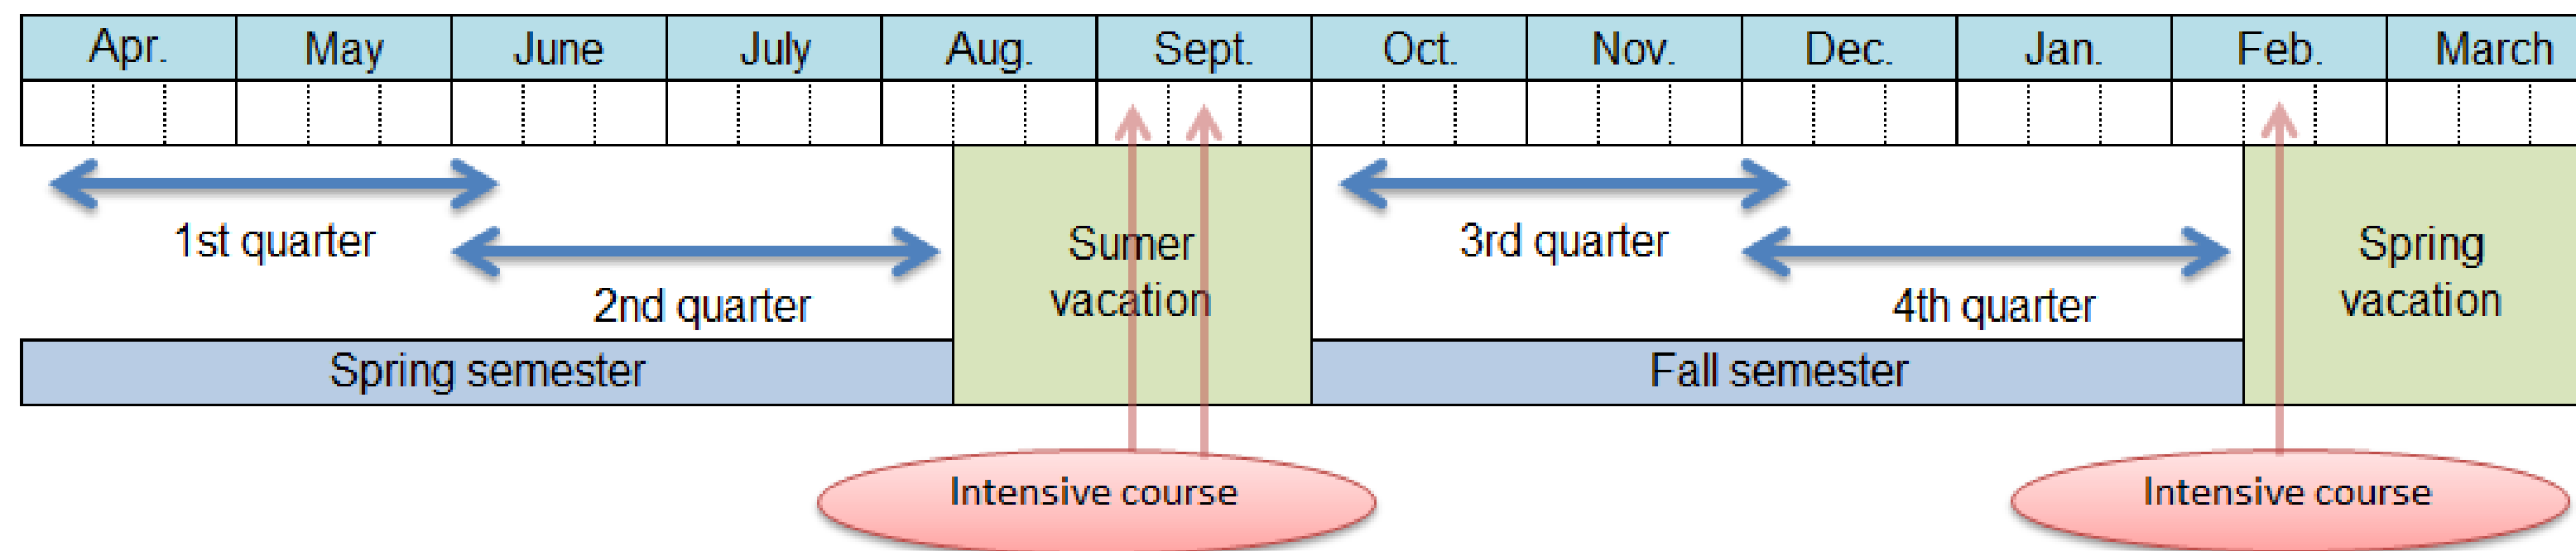

Course List for International Students (April 2026 - March 2027)

Quarter System

KUT employs a quarter system which one year is divided into four terms, and each term is called "quarter".

In the quarter system, one quarter is generally completed in 8 weeks.

2-credit courses consist of fifteen 90-minute lectures plus a credit examination. 1st and 2nd Quarter are called Spring Semester and 3rd and 4th Quarter are called Fall Semester.

1st Quarter(Q1) From Early April to Early June

2nd Quarter(Q2) From Early June to Early August

3rd Quarter(Q3) From Beginning of October to Early December

4th Quarter (Q4) From Early December to Middle of February

Academic Calendar

Course List

*Some classes may include instructions in Japanese