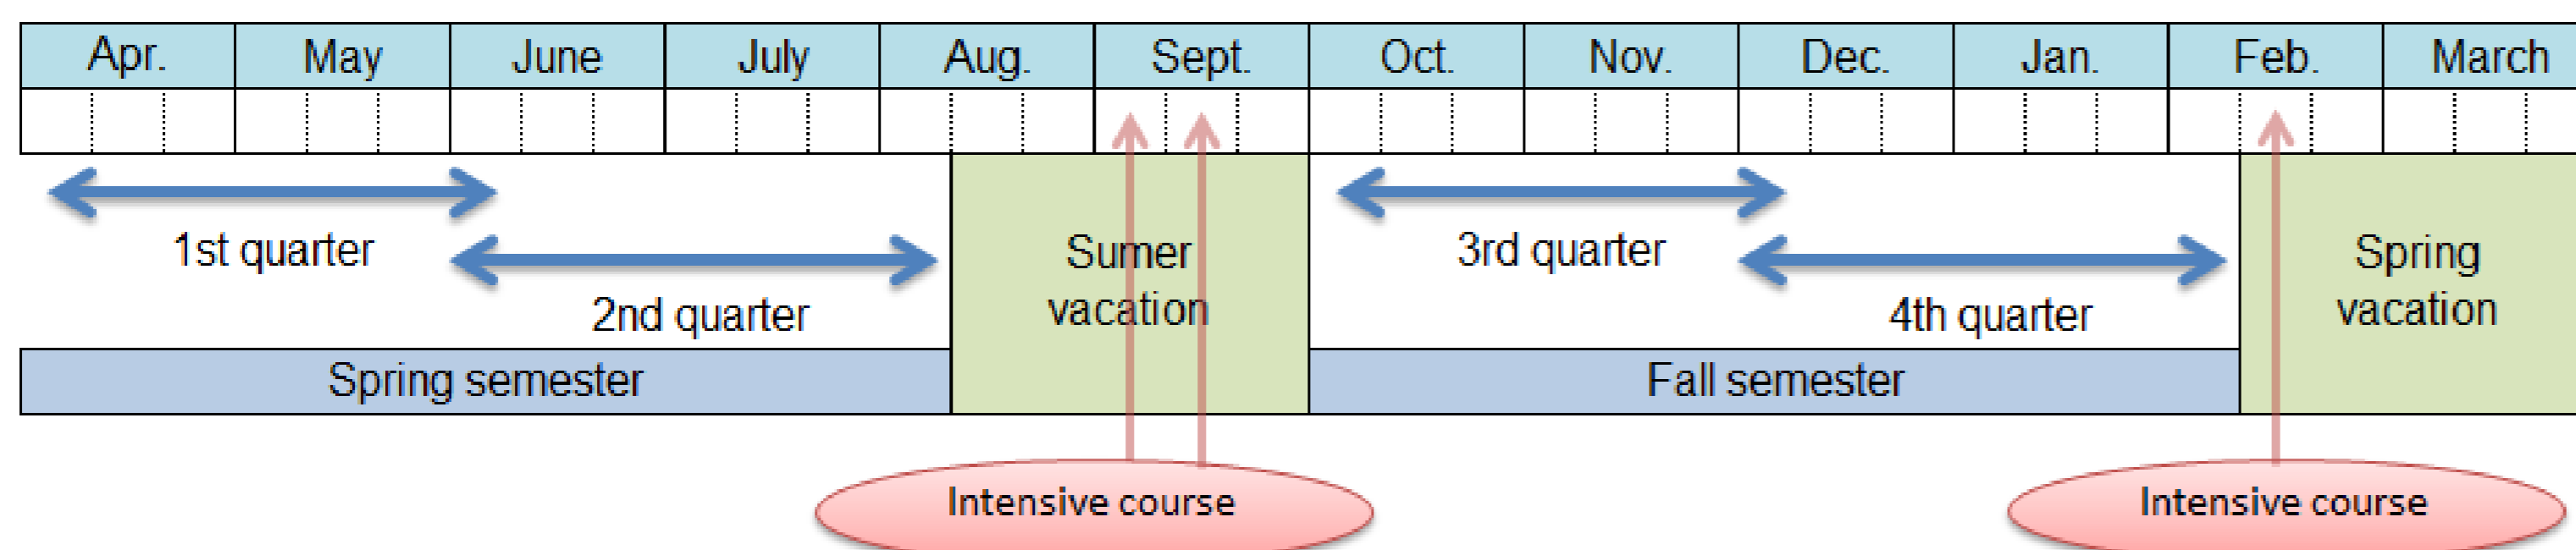

Course List for International Students (April 2026 - March 2027)

Quarter System

KUT employs a quarter system which one year is divided into four terms, and each term is called "quarter".

In the quarter system, one quarter is generally completed in 8 weeks.

2-credit courses consist of fifteen 90-minute lectures plus a credit examination. 1st and 2nd Quarter are called Spring Semester and 3rd and 4th Quarter are called Fall Semester.

1st Quarter(Q1) From Early April to Early June

2nd Quarter(Q2) From Early June to Early August

3rd Quarter(Q3) From Beginning of October to Early December

4th Quarter (Q4) From Early December to Middle of February

Academic Calendar

Course List

*Some classes may include instructions in Japanese

Undergraduate Courses

Language Courses

Course Category	Course Name in Syllabus	Course Name in Eng	Credit	Grade Level	Campus	Semester	Class Schedule	Class Frequency	Notes	
Human and Social Sciences	日本語入門	Introductory Japanese	2	B1~4	Kami CP/ Eikokuji CP	Spring/ Fall	Wed 2nd Period	Once a week	Available Only to International Students	
	日本語応用	Applied Japanese	2	B1~4	Kami CP/ Eikokuji CP	Spring/ Fall	Wed 4th Period	Once a week	Available Only to International Students	
	Reading Workshop			2	B2	Kami CP	1Q/2Q	Tue 1st Period & Fri 1st Period	Twice a week	All Section Have the Same Content
							1Q/2Q	Tue 2nd Period & Fri 2nd Period		
							4Q	Tue 1st Period & Fri 1st Period		
							3Q/4Q	Tue 2nd Period & Fri 2nd Period		
	English Communication			2	B2	Kami CP	1Q	Tue 4th Period & Fri 4th Period	Twice a week	All Section Have the Same Content
							1Q/2Q	Tue 1st Period & Fri 1st Period		
							1Q/2Q	Tue 2nd Period & Fri 2nd Period		
							3Q	Tue 1st Period & Fri 1st Period		
	English 1			2	B1	Kami CP	Spring	Mon 1st Period	Once a week	All Section Have the Same Content
								Mon 2nd Period		
	Advanced English 2			2	B2	Kami CP/ Eikokuji CP	Spring	Wed 2nd Period	Once a week	N/A
Wed 3rd Period										
Business English and TOEIC			2	B2-4	Kami CP/ Eikokuji CP	Fall	Thu 4th Period	Once a week	All Section Have the Same Content	
							Mon 1st Period			
English 2			2	B1	Kami CP	Fall	Thu 1st Period	Once a week	All Section Have the Same Content	
							Thu 2nd Period			
							Thu 3rd Period			
							Thu 4th Period			
Advanced English 1			2	B1	Kami CP	Fall	Wed 2nd Period	Once a week	N/A	
Advanced English 3			2	B2-4	Kami CP/ Eikokuji CP	Fall	Wed 2nd Period	Once a week	N/A	
English Today			2	B3・4	Kami CP	Fall	Wed 3rd Period	Once a week	N/A	
Listening/Speaking			1	B1	Kami CP	Winter Intensive	TBA	N/A	N/A	

School of Systems Engineering

Course Category	Course Name in Syllabus	Course Name in Eng	Credit	Grade Level	Campus	Semester	Class Schedule	Class Frequency	Notes
Specialized Courses	電気電子技術英語	Technical English for electrical and electronic engineering	2	B3	Kami CP	2Q	Mon 1st Period & Thu 1st Period	Twice a week	N/A

School of Informatics