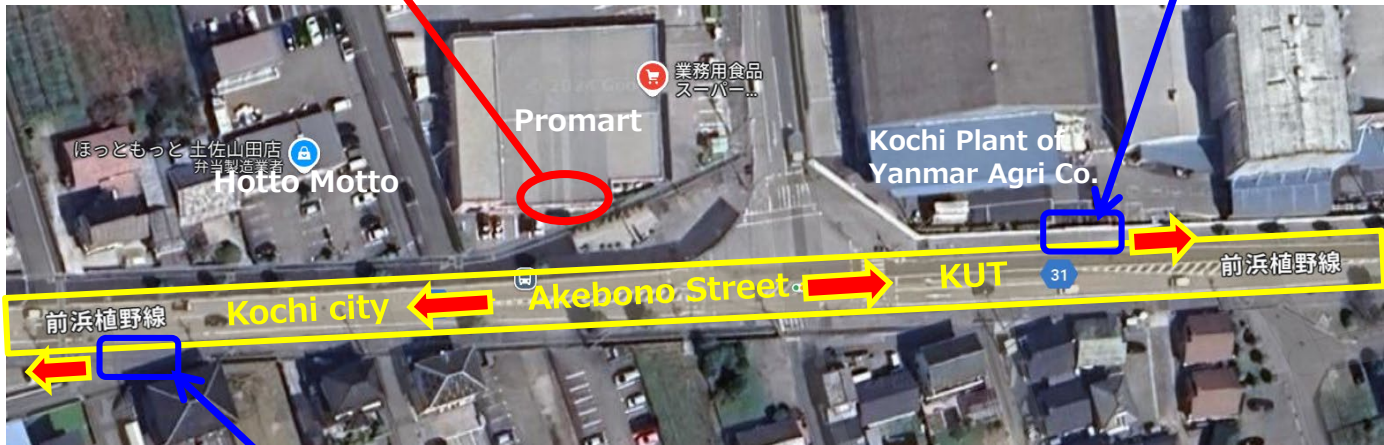

【Bus stop locations in Tosayamada】

*Changed on October 1, 2024

Promart (Gyomuyo supermarket)

parking for bicycle & motorcycle

From Eikokuji CP to Kami CP
「In front of Yanmar」

Place to
Get Off

Place to
Get on

From Kami CP to Eikokuji CP 「South side of Promart」

- *1 Please be careful not to disturb people passing by when getting on and off the bus at the bus stop.
- *2 Bus stop times and pick-up/drop-off points are subject to change depending on traffic conditions. Please note that since buses pick up and drop off passengers on the street, it is not possible to make time adjustments such as waiting at the bus stop even if the bus arrives before or after the scheduled time.
Please take the bus with the sign "Kochi University of Technology" on it.
- *3 If you come by bicycle or motorcycle, you can leave your bicycle or motorcycle at the bicycle parking lot, courtesy of Promart, a business supermarket. Cars cannot be parked there.
- *4 The 1st and 2nd buses from Eikokuji CP do not stop at "In front of Yanmar".
- *5 If passengers continue to ignore the University's precautions, the bus stop will no longer be in service, even during the academic year.